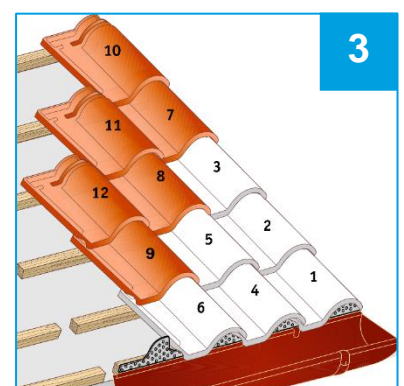

Braas clay roof tiles satisfy the requirements of the **UNI EN 1304** reference norm and the test methods for the following characteristics:

- Impermeability
- Frost resistance
- Mechanical resistance

The conformity with the UNI EN 1304 standard is guaranteed by the CE marking.

Braas roof tiles are tested according to UNI EN 539/2 and pass the test after 400 freeze-thaw cycles (the norm requires 90 cycles for Italy and 150 cycles for the northern European countries). This performance ensures the durability even with harsh climate conditions.

Installation Instructions

- The roof tiles must be installed on battens or proper support (min. batten size 40 x 40 mm)
- The roof tiles must be installed with straight bonds (aligned joints)
- The installation of roof tiles at a roof pitch < 30% is not possible
- Use of waterproofing underlay is always necessary (see below)

Roof pitch				Installation instructions	
Degrees		%		Waterproofing layer	Batten Distance
from	to	from	to		
	$\geq 30,6^\circ$		≥ 60	A waterproofing underlay is always necessary to avoid leakages in case of adverse climate conditions. In case of climates subject to Tropical conditions, the use of a waterproofing membrane is mandatory.	Batten gauge: 345-360 mm Recommended batten section: 40 mm x 40 mm
24,1°	30,6°	45	60		
19,3°	24,1°	35	45		
16,7°	19,3°	30	35		
< 16,7°		< 30		not possible	

Sequence of Installation

source: A.N.D.I.L