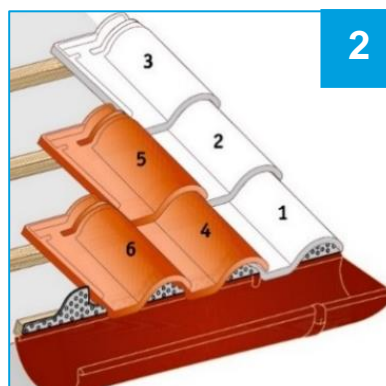

Braas clay roof tiles satisfy the requirements of the **UNI EN 1304** reference norm and the test methods for the following characteristics:

- Impermeability
- Frost resistance
- Mechanical resistance

The conformity with the UNI EN 1304 standard is guaranteed by the CE marking.

Braas roof tiles are tested according to UNI EN 539/2 and pass the test after 400 freeze-thaw cycles (the norm requires 90 cycles for Italy and 150 cycles for the northern European countries). This performance ensures the durability even with harsh climate conditions.

Installation Instructions

- The roof tiles must be installed on battens or proper support (min. batten size 40 x 40 mm)
- The roof tiles must be installed with straight bonds (aligned joints)
- The installation of roof tiles at a roof pitch < 30% is not possible
- Use of waterproofing underlay is always necessary (see below)

Roof pitch				Installation instructions	
Degrees		%		Waterproofing layer	Batten Distance
from	to	from	to		
	$\geq 30,6^\circ$		≥ 60	A waterproofing underlay is always necessary to avoid leakages in case of adverse climate conditions. In case of climates subject to Tropical conditions, the use of a waterproofing membrane is mandatory.	Batten gauge: 345-360 mm Recommended batten section: 40 mm x 40 mm
24,1°	30,6°	45	60		
19,3°	24,1°	35	45		
16,7°	19,3°	30	35		
< 16,7°		< 30		not possible	

Sequence of Installation

source: A.N.D.I.L