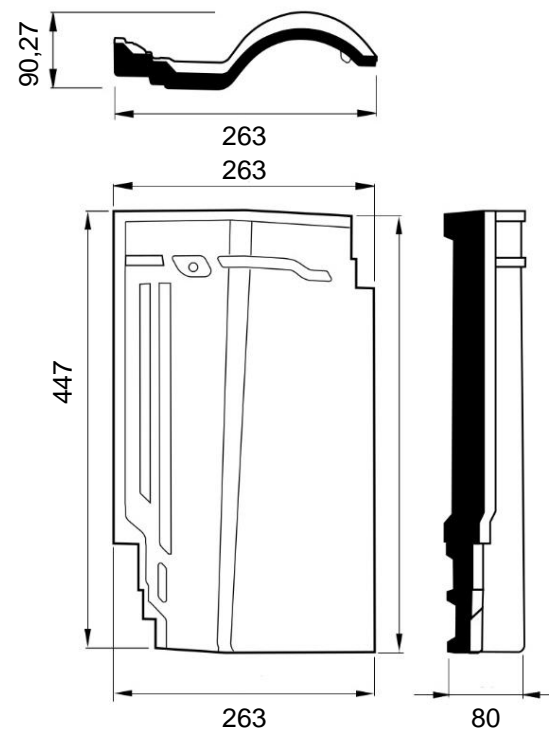

Portoghese Flexa

The Portoghese Flexa is a large format tile (13 pcs/m²) which fulfills the needs of the modern architecture as well as of the most traditional roofs. Quick and easy to lay with flexible overlap up to 1,5 cm.

TECHNICAL DATA	UM	
Dimension	mm	447(L) x 263(W)
Weight	kg	3,2
Batten gauge	mm	345 – 360
Mechanical strength	daN	> 120
External fire resistance		B _{roof}
Reaction to fire		A1
Covering capacity	pcs/sqm	ca. 13
Minimum pitch		30% (16,7°)
Cover width	mm	214
Packaging	pcs/pallet	180
		(domestic pack.)
		192/256 (export pack.)

Dimensions in millimeters

Braas clay roof tiles satisfy the requirements of the **UNI EN 1304** reference norm and the test methods for the following characteristics:

- Impermeability
- Frost resistance
- Mechanical resistance